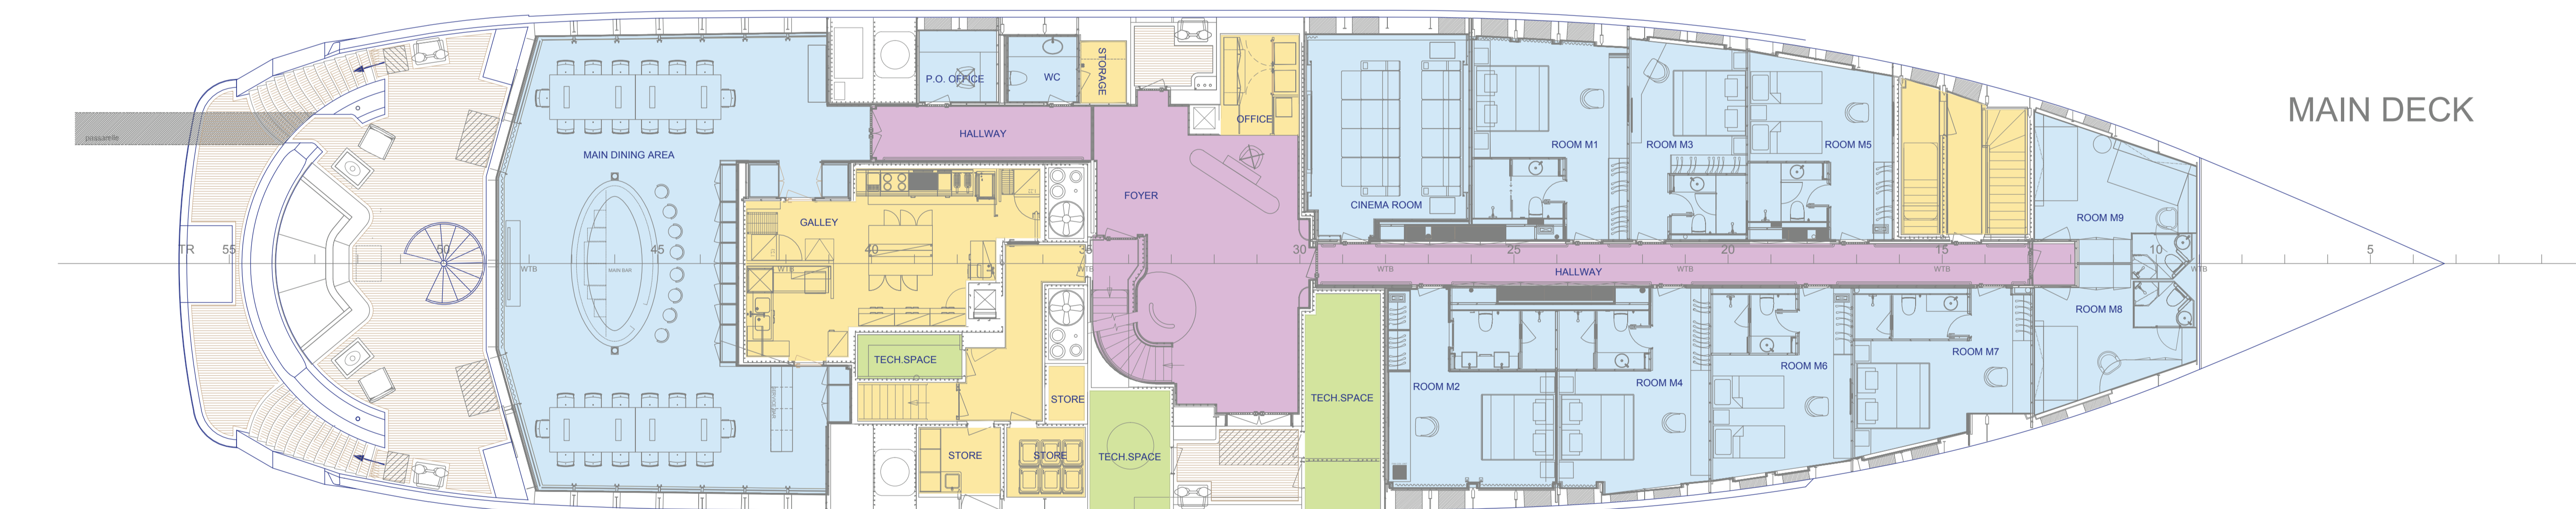

SUN DECK

BRIDGE DECK

UPPER DECK

MAIN DECK

LOWER DECK

REV	DATE	ISSUE DESCRIPTION
THIS IS A CAD PRODUCED DRAWING REPRODUCTION OR CONFORMANCE TO A THIRD PARTY IS PROHIBITED		
PROJECT: M/Y SERENITY		
DATE: 27-13-2017	DESIGNER: PASTORIKI, BAKALAKI	DRAWN: PASTORIKI, BAKALAKI
GENERAL ARRANGEMENT PLAN		
DWG. NO: ID - 1303 - 100	SHEET NO: 1	SCALE: 1:100
		REV: 17