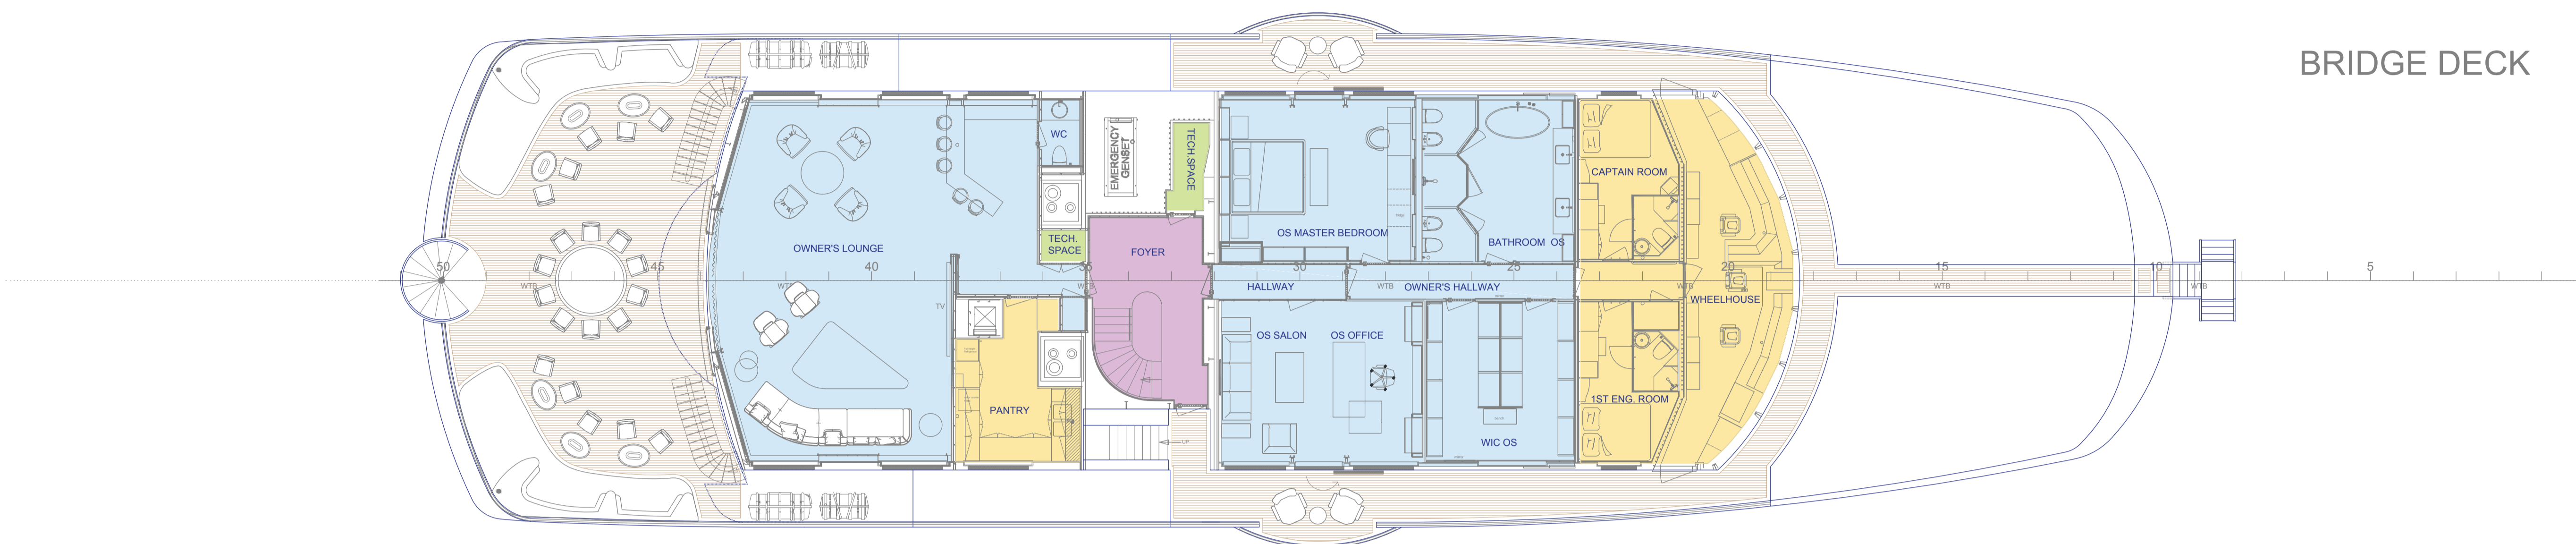

SUN DECK

BRIDGE DECK

UPPER DECK

MAIN DECK

LOWER DECK

REV	DATE	ISSUE DESCRIPTION
THIS IS A CAD PRODUCED DRAWING REPRODUCTION OR CONFORMANCE TO A THIRD PARTY IS PROHIBITED		
PROJECT: M/Y SERENITY		
DATE: 27-13-2017	DESIGNER: PASTORIKI, BAKALAKI	DRAWN: PASTORIKI, BAKALAKI
GENERAL ARRANGEMENT PLAN		
DWG. NO: ID - 1303 - 100	SHEET NO: 1	SCALE: 1:100
		REV: 17