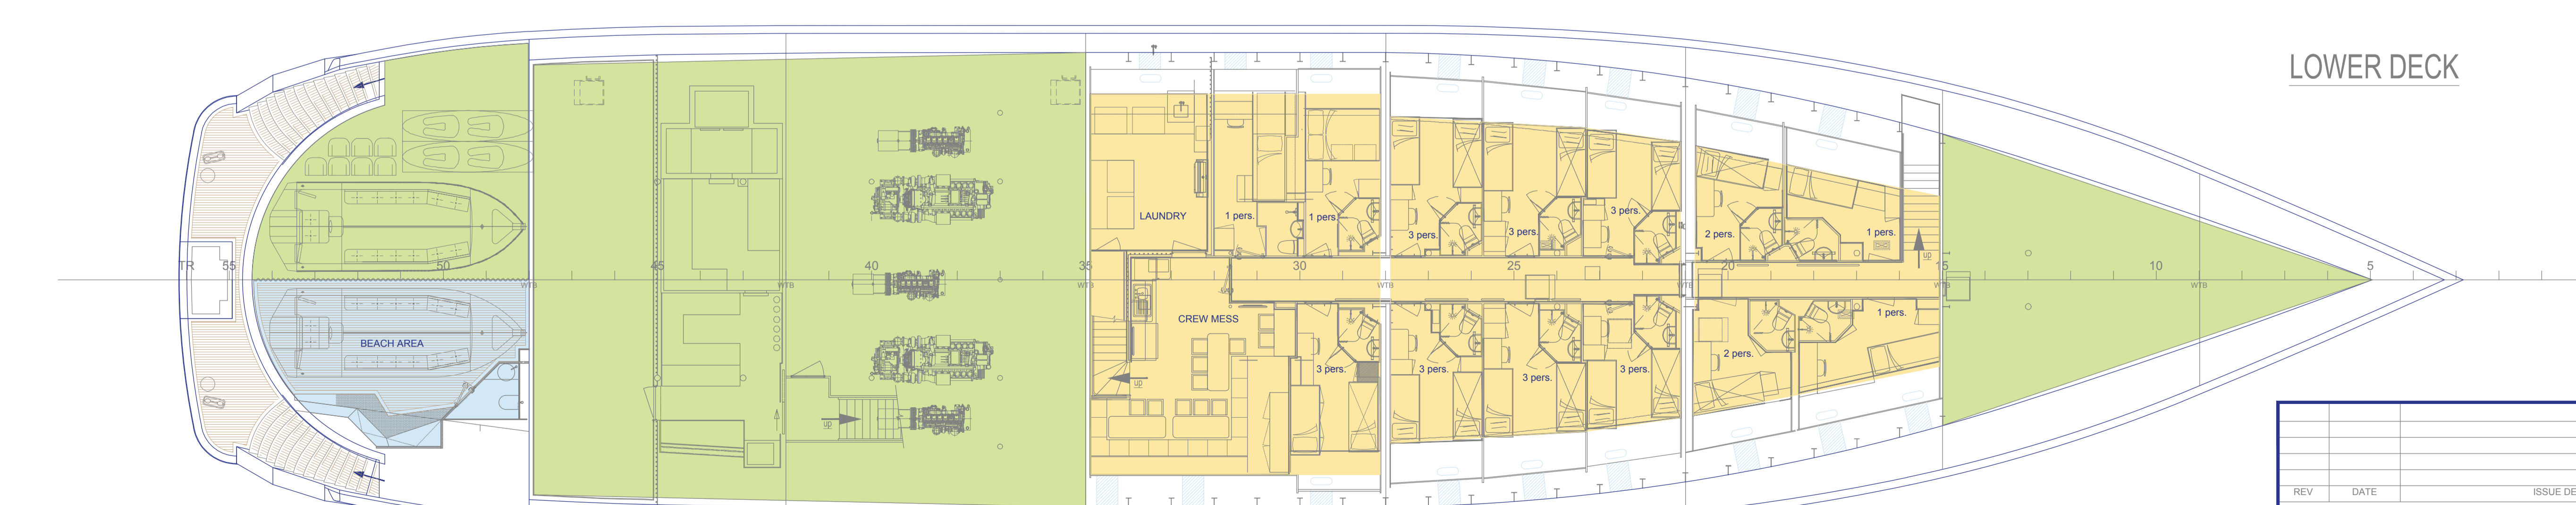

SUN DECK

BRIDGE DECK

UPPER DECK

MAIN DECK

LOWER DECK

REV	DATE	ISSUE DESCRIPTION
THIS IS A CAD PRODUCED DRAWING REPRODUCTION OR CONFORMANCE TO A THIRD PARTY IS PROHIBITED		
PROJECT: M/Y SERENITY		
DATE: 27-13-2017	DESIGNER: PASTORIKI, BAKALAKI	DRAWN: PASTORIKI, BAKALAKI
GENERAL ARRANGEMENT PLAN		
DWG. NO: ID - 1303 - 100	SHEET NO: 1	SCALE: 1:100
		REV: 17