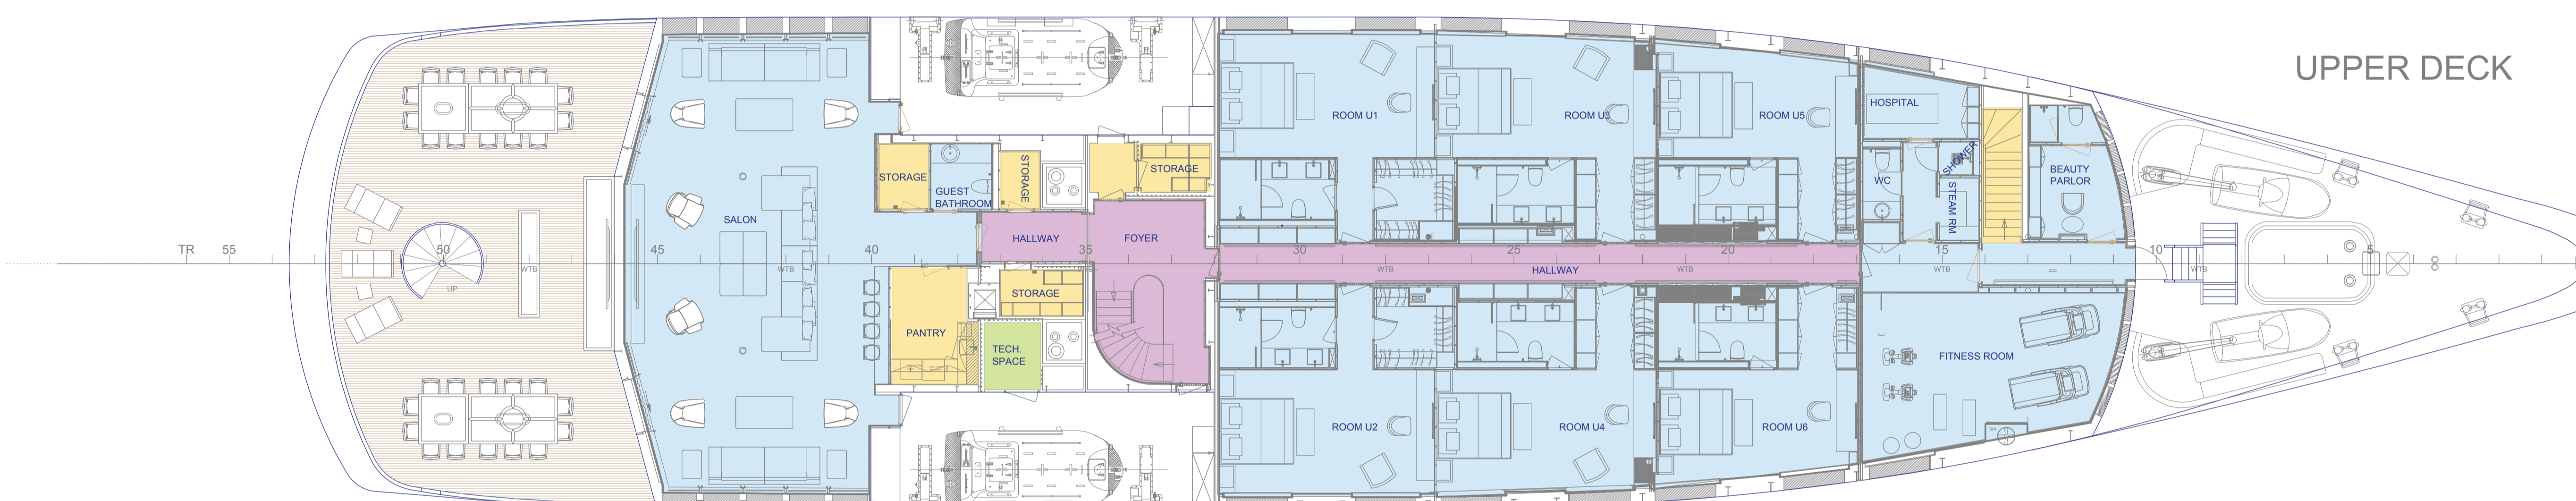

SUN DECK

BRIDGE DECK

UPPER DECK

MAIN DECK

LOWER DECK

REV	DATE	ISSUE DESCRIPTION
THIS IS A CAD PRODUCED DRAWING REPRODUCTION OR CONFORMANCE TO A THIRD PARTY IS PROHIBITED		
PROJECT: M/Y SERENITY		
DATE: 27-13-2017	DESIGNER: PASTORIKI, BAKALAKI	DRAWN: PASTORIKI, BAKALAKI
GENERAL ARRANGEMENT PLAN		
DWG. NO: ID - 1303 - 100	SHEET NO: 1	SCALE: 1:100
		REV: 17